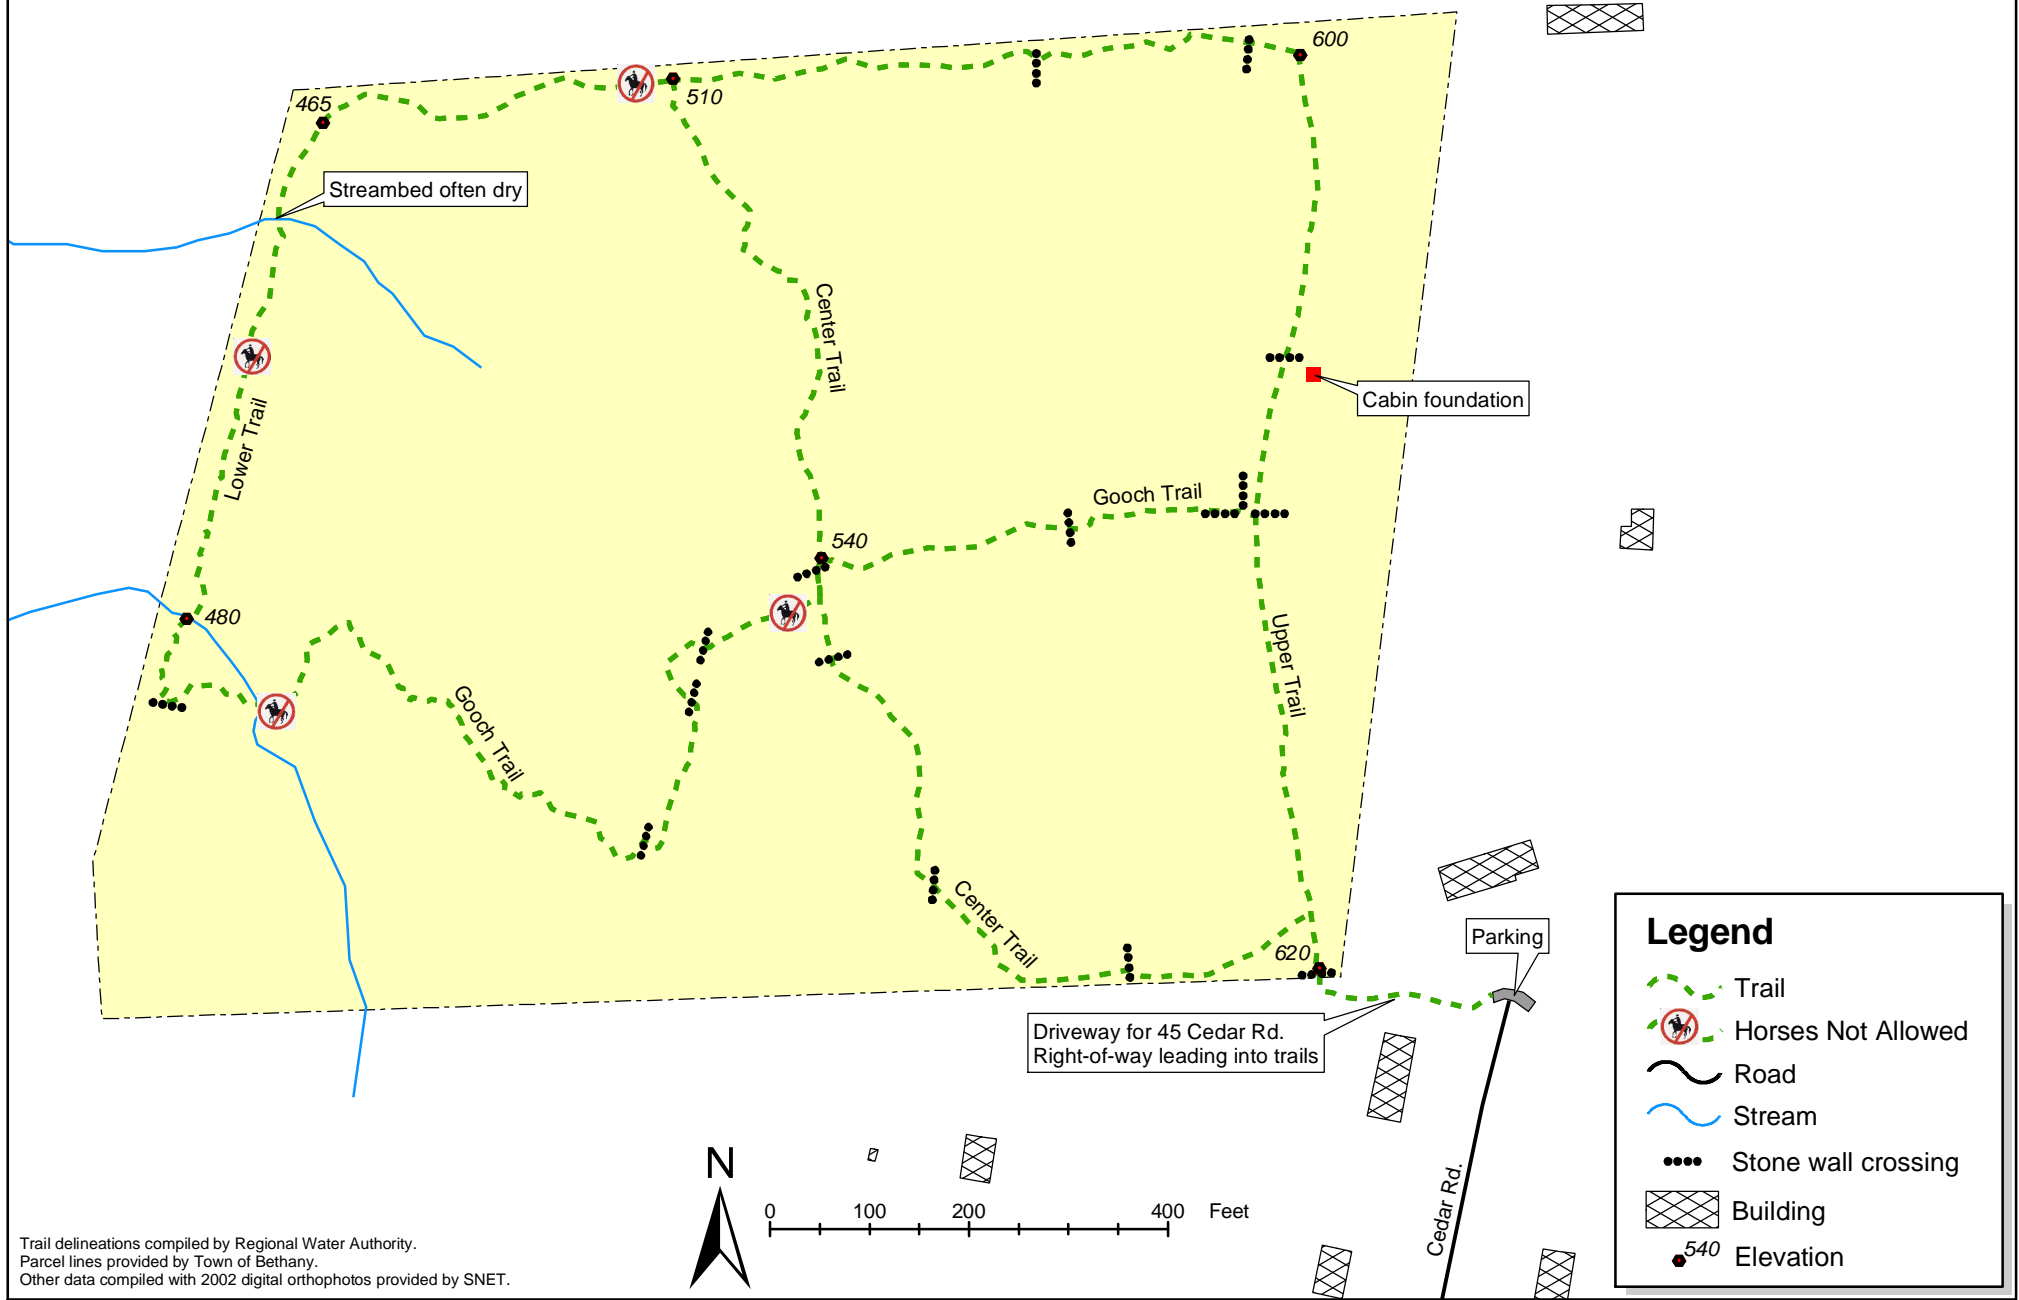

Ida Carrington Lowell Land Bethany Land Trust

27 acres
April 2005

Trail delineations compiled by Regional Water Authority.
Parcel lines provided by Town of Bethany.
Other data compiled with 2002 digital orthophotos provided by SNET.

Legend

- Trail
- Horses Not Allowed
- Road
- Stream
- Stone wall crossing
- Building
- Elevation